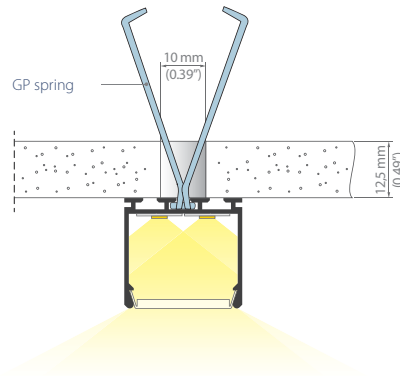

IL-XTRU-5554

SURFACE MOUNTED PROFILES

Basic profile for fixtures producing a line of light with two LED strips with the diodes spaced 15mm apart.

5000634

A. drywall

B. drywall

C. Armstrong drop ceiling

basic accessories