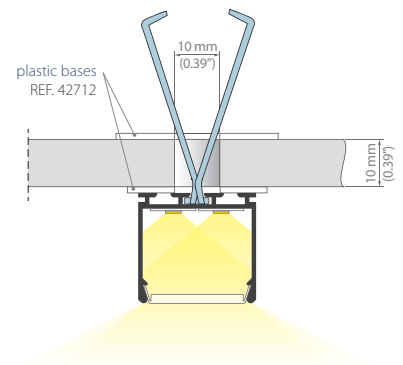

IL-XTRU-5554

SURFACE MOUNTED PROFILES

Basic profile for fixtures producing a line of light with two LED strips with the diodes spaced 15mm apart.

5000634

A. drywall

B. drywall

C. Armstrong drop ceiling

basic accessories