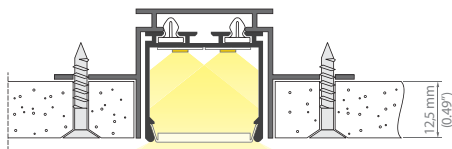

IL-XTRU-5554

SURFACE MOUNTED PROFILES

Basic profile for fixtures producing a line of light with two LED strips with the diodes spaced 15mm apart.

5000634

A. drywall

B. drywall

C. Armstrong drop ceiling

basic accessories