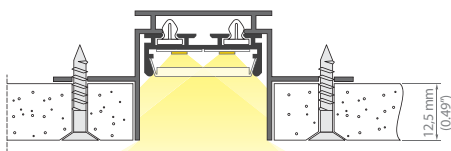

IL-XTRU-5556

SURFACE MOUNTED PROFILES

Profile for the construction of fixtures with a flat cover; two LED strips can be applied.

A. drywall

B. drywall

C. Armstrong drop ceiling

basic accessories