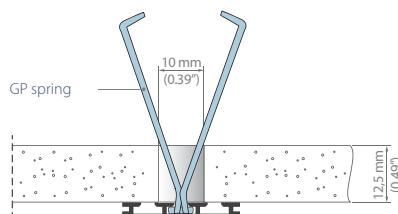

IL-XTRU-5556

SURFACE MOUNTED PROFILES

Profile for the construction of fixtures with a flat cover; two LED strips can be applied.

A. drywall

B. drywall

C. Armstrong drop ceiling

basic accessories