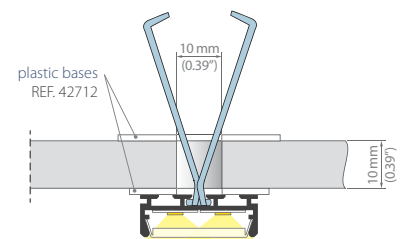

IL-XTRU-5556

SURFACE MOUNTED PROFILES

Profile for the construction of fixtures with a flat cover; two LED strips can be applied.

A. drywall

B. drywall

C. Armstrong drop ceiling

basic accessories