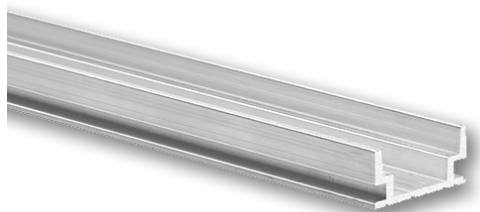

PROJECT	DATE
TYPE	QTY.

XTRU-1889

ARCHITECTURAL LINEAR SERIES

XTRU-1889