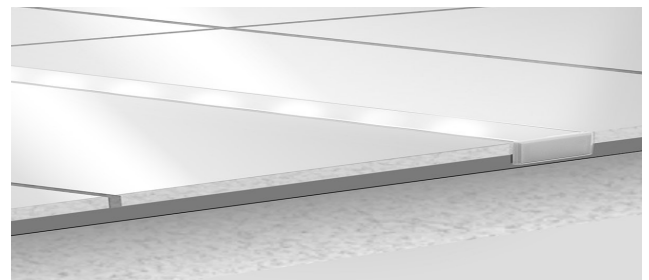

## Linear Series | ARCHITECTURAL LIGHTING

Impact Lighting's X-TRU-AW4-1 LED Profile is a small durable fixture designed for unique applications with designers and architects in mind.

This versatile IP67 profile is suitable for custom recessed installation in walls, floors and ceilings. This high quality profile offers a unique way to make use of linear low voltage lighting and is the designer's choice for commercial and residential LED strip lighting.

The XTRU1889 mounting channel utilizes LED tape light and is easily placed on horizontal or vertical surfaces allowing you to create your own custom LED low voltage lighting scheme.

**XTRU-1889**  
**Linear Series**  
Aluminum LED lighted profile.

### KEY FEATURES:

- ▶ Waterproof
- ▶ Small and Durable
- ▶ Fixed to finished surface with screws or adhesive
- ▶ End caps
- ▶ Custom cut to length (max 3 meters / 118 inches)

X-LUME

A DIVISION OF IMPACT LIGHTING INC.

This versatile **IP67\*** profile is suitable for custom recessed installation in walls, floors and ceilings. This high quality profile offers an unique way to make use of linear low voltage lighting and is the designer's choice for commercial and residential LED strip lighting.