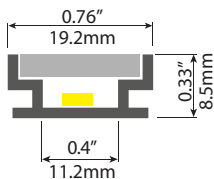

### ARCHITECTURAL LINEAR SERIES

XTRU-1889

XTRU-1889  
(with cover)

XTRU-1889  
(with cover & endcap)

Actual Size

**XTRU-1889** LED Profile is a small durable fixture designed for unique applications with designers and architects in mind.