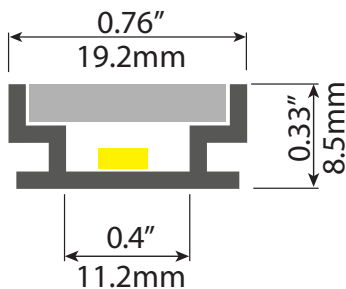

## Linear Series | ARCHITECTURAL LIGHTING

Impact Lighting's X-TRU-AW4-1 LED Profile is a small durable fixture designed for unique applications with designers and architects in mind.

This versatile IP67 profile is suitable for custom recessed installation in walls, floors and ceilings. This high quality profile offers a unique way to make use of linear low voltage lighting and is the designer's choice for commercial and residential LED strip lighting.

### KEY FEATURES:

- ▶ Waterproof
- ▶ Small and Durable
- ▶ Fixed to finished surface with screws or adhesive
- ▶ End caps
- ▶ Custom cut to length (max 3 meters / 118 inches)

X-LUME

A DIVISION OF IMPACT LIGHTING INC.