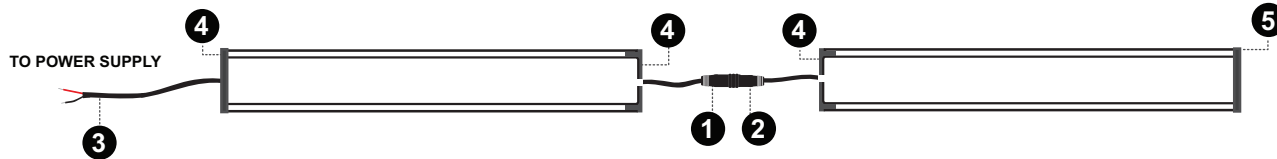

FEATURES

- waterproof
- durable
- compact design
- resistant to standard floor loads
- easy to clean
- environmentally friendly

*IP67 relies on proper sealing on install. Please read installation instructions carefully

1. MALE CONNECTOR
2. FEMALE CONNECTOR
3. NO CONNECTOR

1. #### ENDCAPS
1. Aluminum Endcap w/ Hole
  2. Aluminum Endcap Closed