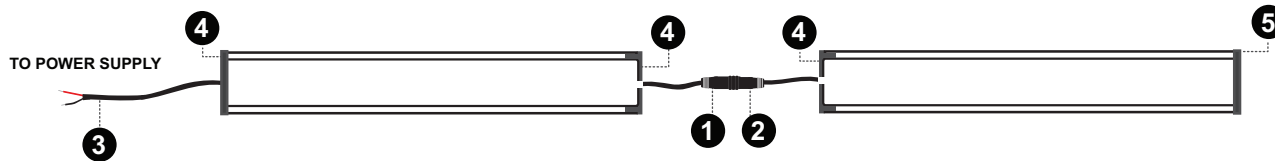

FEATURES

- waterproof
- durable
- compact design
- resistant to standard floor loads
- easy to clean
- environmentally friendly

*IP67 relies on proper sealing on install. Please read installation instructions carefully

- 1 MALE CONNECTOR
- 2 FEMALE CONNECTOR
- 3 NO CONNECTOR

1. #### ENDCAPS
2. 4 Aluminum Endcap w/ Hole
   - 5 Aluminum Endcap Closed