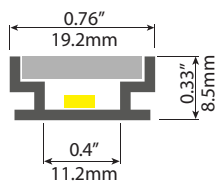

PROJECT	DATE
TYPE	QTY.

XTRU-1889

ARCHITECTURAL LINEAR SERIES

XTRU-1889

XTRU-1889
(with cover)

XTRU-1889
(with cover & endcap)

Actual Size

XTRU-1889 LED Profile is a small durable fixture designed for unique applications with designers and architects in mind.

The XTRU1889 mounting channel utilizes LED tape light and is easily placed on horizontal or vertical surfaces allowing you to create your own custom LED low voltage lighting scheme.

Please note: These profiles are only compatible with strip light 0.4 inches wide or smaller. They are compatible with ThinGlow LED Strip Light.

- 1 MALE CONNECTOR
- 2 FEMALE CONNECTOR
- 3 NO CONNECTOR

- #### ENDCAPS
- 4 Aluminum Endcap w/ Hole
 - 5 Aluminum Endcap Closed

ORDERING

Example:

XTRU-1889- 48"- NA - F - CW - R - 48 - C

XTRU-AW-4 Profile, 48" Cut Length, Non-Anodized Aluminum Finish, Frosted Cover w/ Cool White LED, Right Facing Lead Wire, 12" Wire Length, Closed End Cap

MODEL	CUT LENGTH	HOUSING FINISH	COVER	LED COLOR	LEAD WIRE LOCATION	LEAD WIRE LENGTH	END CAP
XTRU-1889 Aluminum LED Lighted Profile	Write desired length above	NA- Non-Anodized	F - Frosted	WW - Warm White CW - Cool White NW - Neutral White RGB - Red, Green, Blue	R - Right Facing L - Left Facing B - Left & Right* (daisy chain)	Write Desired Length Above	C - Closed H - Hole