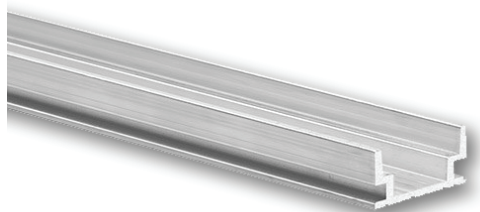

PROJECT	DATE
TYPE	QTY.

XTRU-1889

ARCHITECTURAL LINEAR SERIES

XTRU-1889

XTRU-1889
(with cover)

XTRU-1889
(with cover & endcap)

Actual Size

XTRU-1889 LED Profile is a small durable fixture designed for unique applications with designers and architects in mind.

This versatile **IP67*** profile is suitable for custom recessed installation in walls, floors and ceilings. This high quality profile offers an unique way to make use of linear low voltage lighting and is the designer's choice for commercial and residential LED strip lighting.

The XTRU1889 mounting channel utilizes LED tape light and is easily placed on horizontal or vertical surfaces allowing you to create your own custom LED low voltage lighting scheme.

Please note: These profiles are only compatible with strip light 0.4 inches wide or smaller. They are compatible with ThinGlow LED Strip Light.