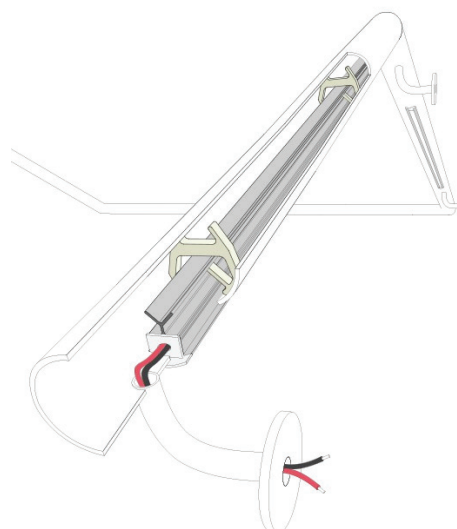

V. 1119 | Copyright © 2019, ImpactLighting Inc. All Rights Reserved

ORDERING

Example:

XTRU-RAIL- 12"- A - F - 30 - M - 72 - S

XTRU-RAIL Profile, 12" Cut Length, Anodized Aluminum Finish, Frosted Cover w/ 3000K LED, Medium Output, 72" Wire Length, Standard Insert

MODEL	CUT LENGTH	HOUSING FINISH	COVER	LED COLOR	LED OUTPUT	LEAD WIRE LENGTH	MOUNTING
XTRU-RAIL							
Aluminum LED Lighted Profile	Write desired length above (up to 41")	A - Anodized	F - Frosted F - Clear M - Milky (no led dots visible)	27 - 2700K 30 - 3000K 35 - 3500K 40 - 4000K RGB - Red, Green, Blue	L - Low Output M - Medium Output H - High Output X - RGB	36 - 36" 72 - 72" 36F - 36" w/ female connector 72F - 72" w/ female connector 36M - 36" w/ male connector 72M - 72" w/ male connector	S - Standard Size Insert P - Plus Size Insert

X-LUME

A DIVISION OF IMPACT LIGHTING INC.

3100 Pennington Road. Orlando, Florida 32804 USA • Phone: 1.800.507.5714 • Email: sales@impactlightinginc.com

www.xlumeled.com