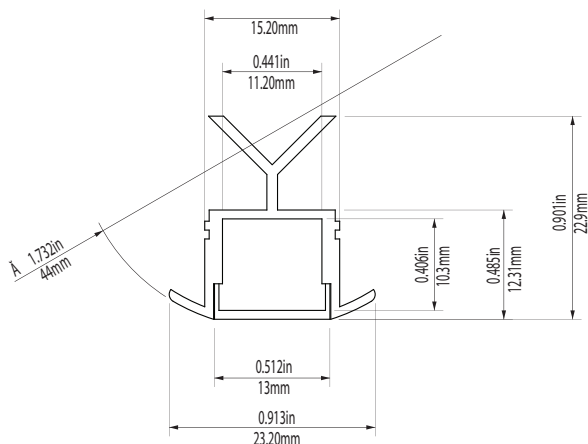

XTRU-RAIL

ARCHITECTURAL LINEAR SERIES

XTRU-RAIL

XTRU-RAIL COVER
(available in 3 types)

OUTPUT	LUMENS @ 3000K*	WATTS PER FOOT
LOW	112 Lm/f	1.5 W/f
MEDIUM	265 Lm/f	3 W/f
HIGH	375 Lm/f	4.5 W/f
RGB	RGB Lm/f	4.5 W/f

Please note: These profiles are only compatible with strip light 0.4 inches wide or smaller. They are compatible with ThinGlow LED Strip Light.

FEATURES

- Two different mounting inserts allow installation in diameters from 41 mm to 48 mm (1.65" to 1.92")
- IP67 rating available*
- max. length = 104.8 cm (41.29")
- max. Watt/ft = 15W/m (4.6W/F)

*IP67 relies on proper sealing and install.

V. 1119 | Copyright © 2019, ImpactLighting Inc. All Rights Reserved

ORDERING

Example:

XTRU-RAIL- 12"- A - F - 30 - M - 72 - S

XTRU-RAIL Profile, 12" Cut Length, Anodized Aluminum Finish, Frosted Cover w/ 3000K LED, Medium Output, 72" Wire Length, Standard Insert