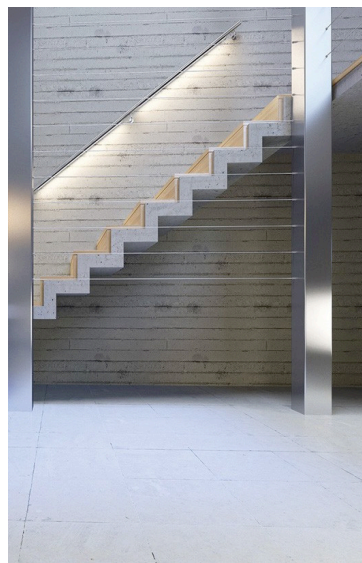

XTRU-RAIL

Linear Series | ARCHITECTURAL LIGHTING

Impact Lighting's **XTRU-RAIL** extrusion is the answer for illuminating handrails. Designed for assembly in steel, stainless steel or aluminum pipe handrails and balustrades.

This high quality profile offers an unique way to make use of linear low voltage lighting and is the designer's choice for commercial and residential handrail lighting

Please note: These profiles are only compatible with strip light 0.4 inches wide or smaller. They are compatible with ThinGlow LED Strip Light.

XTRU-RAIL
Linear Series
Aluminum LED lighted profile.

KEY FEATURES:

- ▶ Fits a wide variety of pipe handrail diameters
- ▶ Embedded backlighting illuminates stairs
- ▶ Easy assembly and disassembly
- ▶ IP67 waterproof rated

XTRU-RAIL LED Profile is designed for lighting assembly in steel, stainless steel or aluminum pipe handrails and balustrades.

This high quality profile offers a unique way to make use of linear low voltage lighting and is the designer's choice for commercial and residential handrail lighting