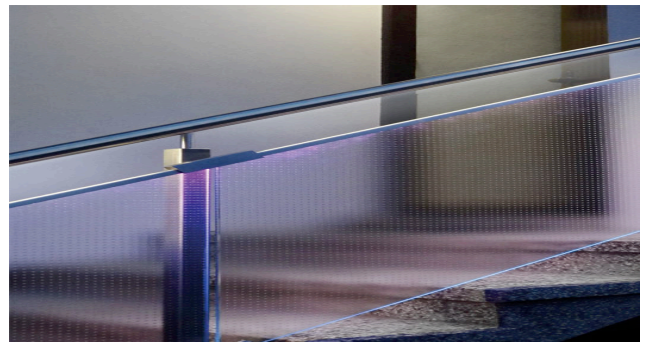

XTRU-RAIL

Linear Series | ARCHITECTURAL LIGHTING

Impact Lighting's **XTRU-RAIL** extrusion is the answer for illuminating handrails. Designed for assembly in steel, stainless steel or aluminum pipe handrails and balustrades.

This high quality profile offers an unique way to make use of linear low voltage lighting and is the designer's choice for commercial and residential handrail lighting

Please note: These profiles are only compatible with strip light 0.4 inches wide or smaller. They are compatible with ThinGlow LED Strip Light.

XTRU-RAIL
Linear Series
Aluminum LED lighted profile.

KEY FEATURES:

- ▶ Fits a wide variety of pipe handrail diameters
- ▶ Embedded backlighting illuminates stairs
- ▶ Easy assembly and disassembly
- ▶ IP67 waterproof rated

XTRU-RAIL LED Profile is designed for lighting assembly in steel, stainless steel or aluminum pipe handrails and balustrades.

This high quality profile offers a unique way to make use of linear low voltage lighting and is the designer's choice for commercial and residential handrail lighting