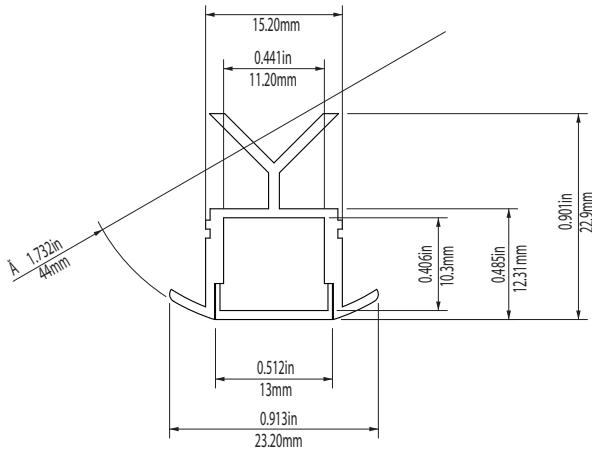

OUTPUT	LUMENS @ 3000K*	WATTS PER FOOT
LOW	112 Lm/f	1.5 W/f
MEDIUM	265 Lm/f	3 W/f
HIGH	375 Lm/f	4.5 W/f
RGB	RGB Lm/f	4.5 W/f

XTRU-RAIL LED Profile is designed for lighting assembly in steel, stainless steel or aluminum pipe handrails and balustrades.

This high quality profile offers a unique way to make use of linear low voltage lighting and is the designer's choice for commercial and residential handrail lighting

Please note: These profiles are only compatible with strip light 0.4 inches wide or smaller. They are compatible with ThinGlow LED Strip Light.

FEATURES

- Two different mounting inserts allow installation in diameters from 41 mm to 48 mm (1.65" to 1.92")
- IP67 rating available*
- max. length = 104.8 cm (41.29")
- max. Watt/ft = 15W/m (4.6W/F)

*IP67 relies on proper sealing and install.