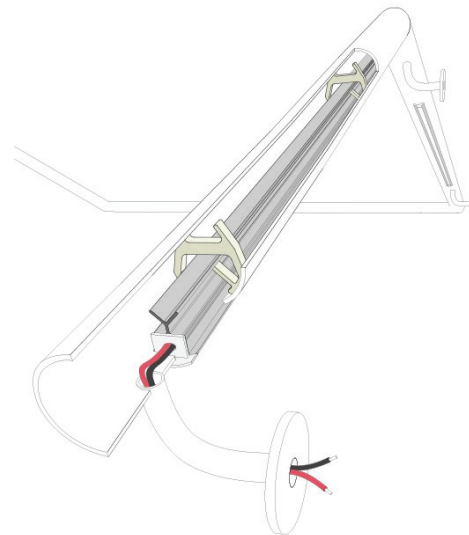

ORDERING

Example:

XTRU-RAIL- 12"- A - F - 30 - M - 72 - S

XTRU-RAIL Profile, 12" Cut Length, Anodized Aluminum Finish, Frosted Cover w/ 3000K LED, Medium Output, 72" Wire Length, Standard Insert

MODEL	CUT LENGTH	HOUSING FINISH	COVER	LED COLOR	LED OUTPUT	LEAD WIRE LENGTH	MOUNTING
XTRU-RAIL	-	-	-	-	-	-	-
Aluminum LED Lighted Profile	Write desired length above (up to 41")	A - Anodized	F - Frosted F - Clear M - Milky (no led dots visible)	27 - 2700K 30 - 3000K 35 - 3500K 40 - 4000K RGB - Red, Green, Blue	L - Low Output M - Medium Output H - High Output X - RGB	36 - 36" 72 - 72" 36F - 36" w/ female connector 72F - 72" w/ female connector 36M - 36" w/ male connector 72M - 72" w/ male connector	S - Standard Size Insert P - Plus Size Insert

X-LUME

A DIVISION OF IMPACT LIGHTING INC.

3100 Pennington Road. Orlando, Florida 32804 USA • Phone: 1.800.507.5714 • Email: sales@impactlightinginc.com

www.xlumeled.com